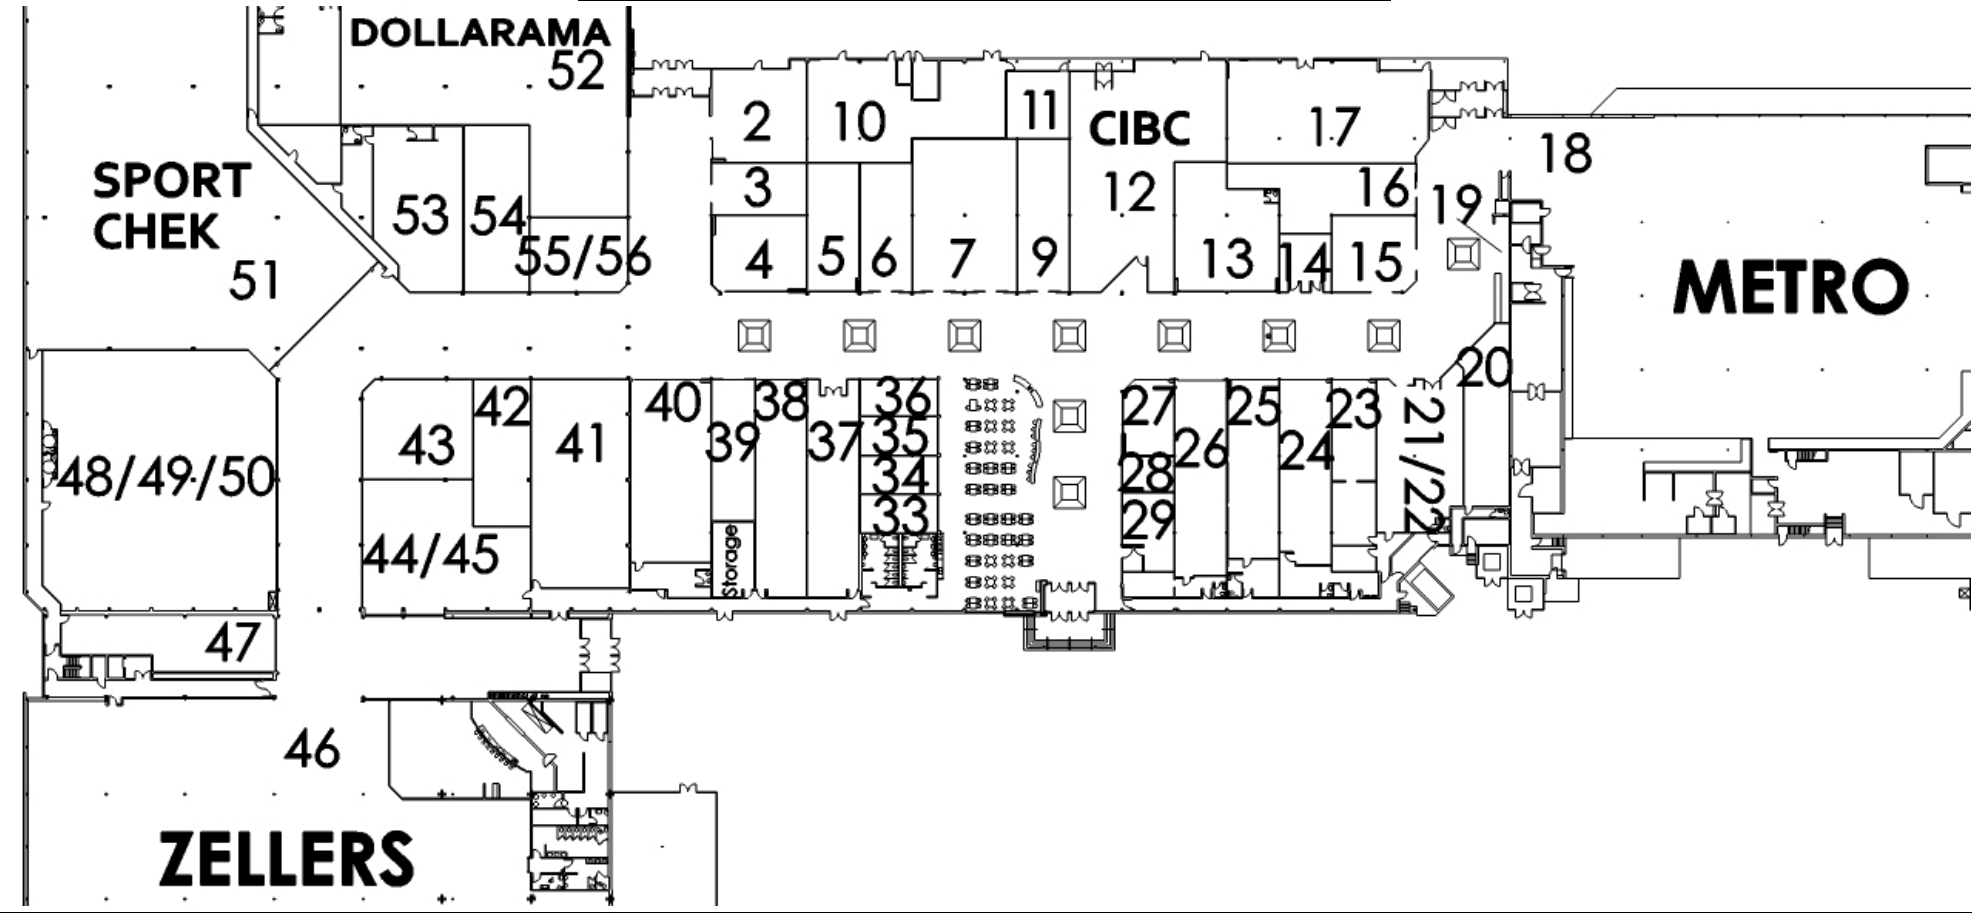

## SOUTHRIDGE MALL UPPER LEVEL

<b>Unit</b>	<b>Store Name</b>
27	Laura Secord
28	Vacant
29	Vacant
33	Lams Chinese Food
34	Subway Restaurant
35	Vacant
36	Fido
37	Vacant
38	Smart Set
39	Tay Nail World
40	Payless Shoesource
41	Ardene
42	Mastercuts
43	Peoples
44	Sudbury Vocational Resource Centre
46	Zellers
47	Vacant
48	International Clothiers/ Fairweather
51	Sport Chek
52	Dollarama
53	The Source
54	Vacant
55	Bell